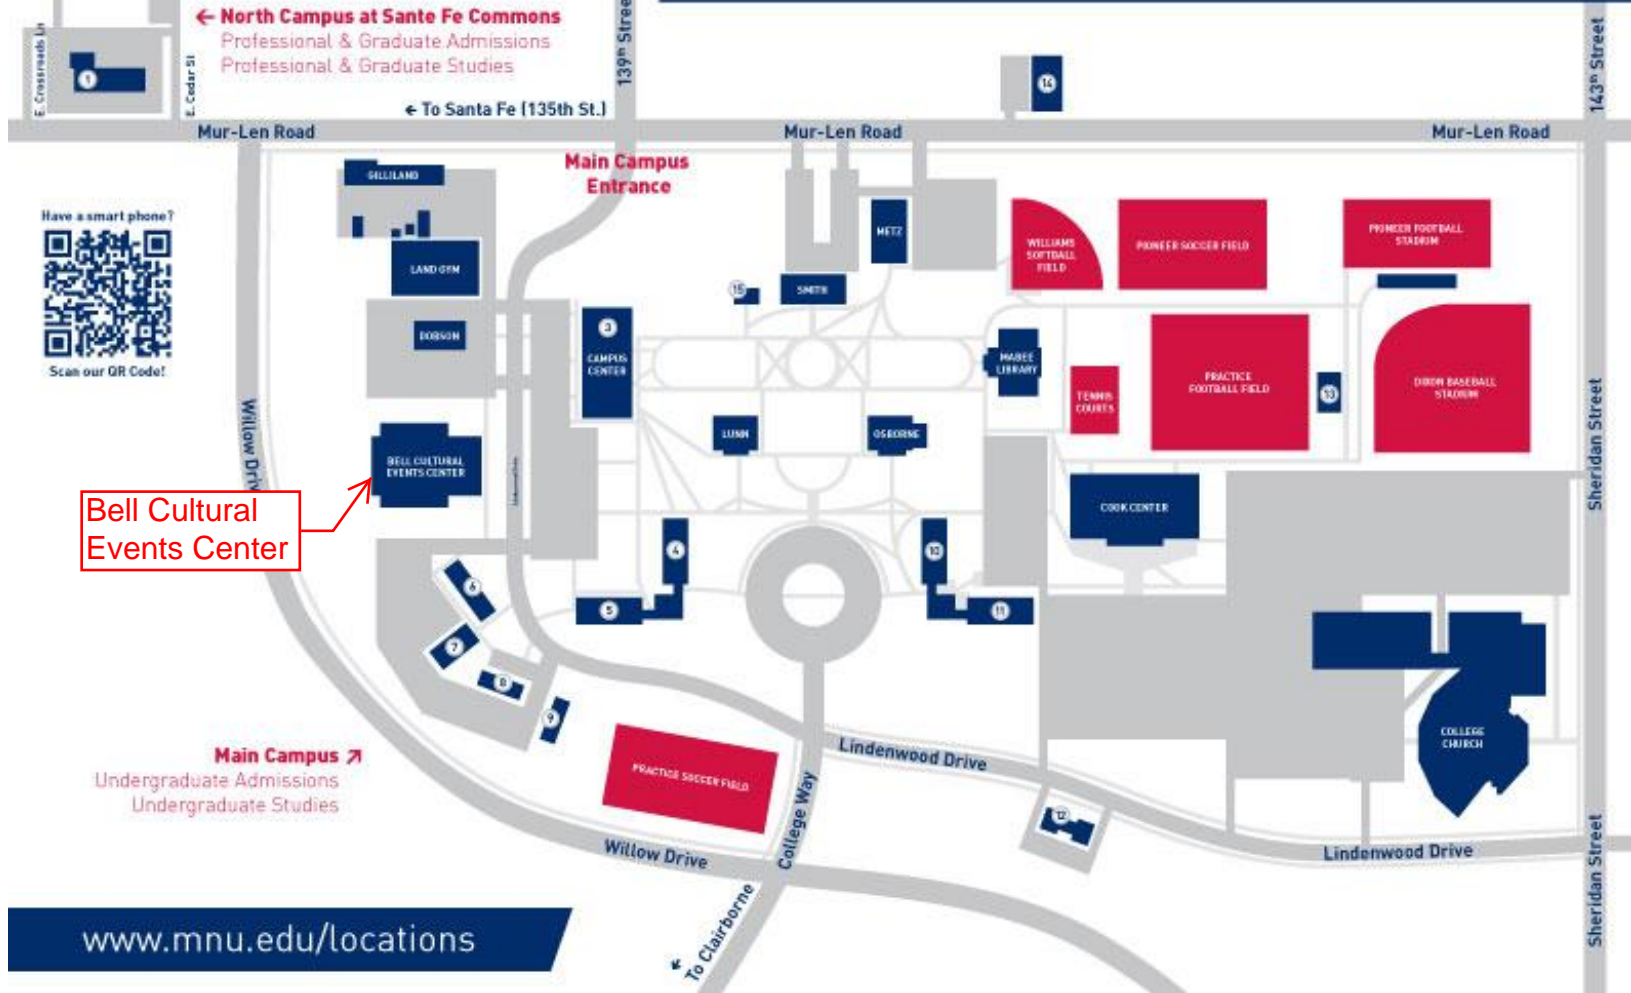

Virtual Patient Center
(13563 S. Mur-Len Road)

MIDAMERICA NAZARENE UNIVERSITY

1	Professional & Graduate Studies	9	Ramsey Hall
2	Professional & Graduate Faculty	10	Snowbarger Hall
3	Undergraduate Admissions	11	Lanpher Hall
4	Stockton Hall	12	Colony West
5	Rice Hall	13	Football Fieldhouse
6	Uphaus Hall	14	Mur-Len Office Building
7	Spindle Hall	15	Weatherby Chapel
8	Draper Hall		

I-35 South to Exit 218 toward Santa Fe. Sharp left onto W 135th St/E Santa Fe St. Turn Right after Wells Fargo Bank on to South Mur-Len. Right on 139th Street/Pioneer Way into the University. Bell Cultural Center is on your right.